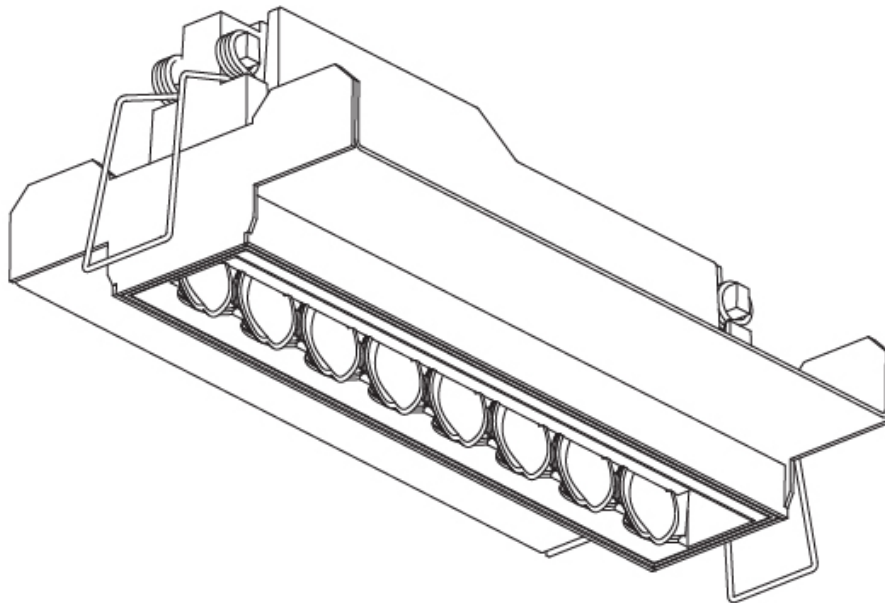

MAGIQ HOLLOW WALLWASH TRIMLESS

A35577-

PROJECT _____

TYPE _____

SPECIFIER _____

QUANTITY _____

DATE _____