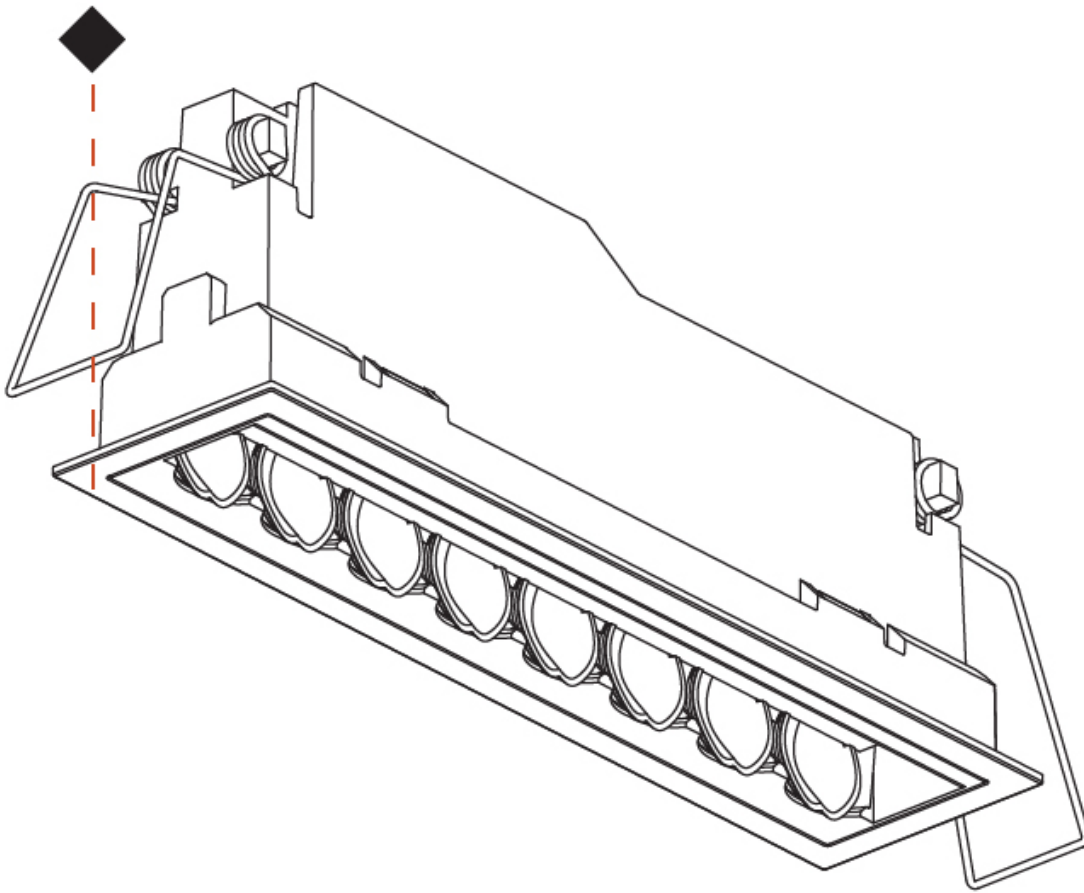

Certified By: CSA Certified to UL and CSA Standards
IP rating: IP20

MAGIQ HOLLOW WALLWASH KORONA RECESSED

A35584-

PROJECT _____

TYPE _____

SPECIFIER _____

QUANTITY _____

DATE _____